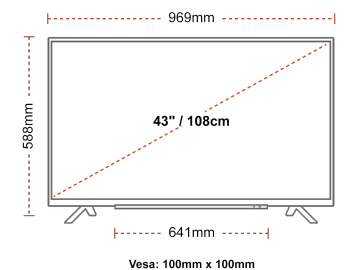

4K UHD HDR

Awarded the 4K HDR Ultra HD logo, all our 4K HDR TVs have been proven to deliver and faithfully display 4K HDR content in all its glory.

SIDE

BACK

DISPLAY

Screen Size (inch / cm)	43" / 108cm
Panel Type	DLED
Resolution	Ultra HD (3840 x 2160)
Wide Color Gamut	No
Brightness	320

MECHANICAL

Boxed dimensions (mm)	1085 x 154 x 710
Dimensions with stand (mm)	969 x 220 x 588
Dimensions without Stand (mm)	969 x 66 x 564
Gross Weight (kg)	11,0
Net Weight (kg)	8,0
VESA (Wall mount) WxH	100mm x 100mm