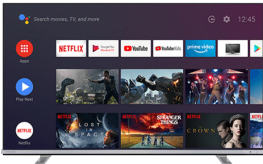

TOSHIBA

43UA4B63DG

UA4B Series

UA4B Series: 5055862330432

- ⊗ Android TV
- ⊗ Google Assistant
- ⊗ Chromecast Built in
- ⊗ 4K UHD HDR
- ⊗ Dolby Vision HDR
- ⊗ Google Play Store

54kWh/1000

androidtv

Android TV

Explore thousands of movies, shows, games and get answers to your questions on the big screen with Android TV and Google Voice Assistant. Plus, with Chromecast built-in, simply cast movie, shows and photos from all your family's devices.

Google Assistant

Use your voice to search for shows, control your TV, plan your day, and more. Just ask Google.

Chromecast built in

Stream the entertainment you love from your phone, tablet or laptop to your TV.

4K UHD HDR

Awarded the 4K HDR Ultra HD logo, all our 4K HDR TVs have been proven to deliver and faithfully display 4K HDR content in all its glory.

SIDE

BACK

DISPLAY

Screen Size (inch / cm)	43" / 108cm
Panel Type	DLED
Resolution	Ultra HD (3840 x 2160)
Wide Color Gamut	No
Brightness	320