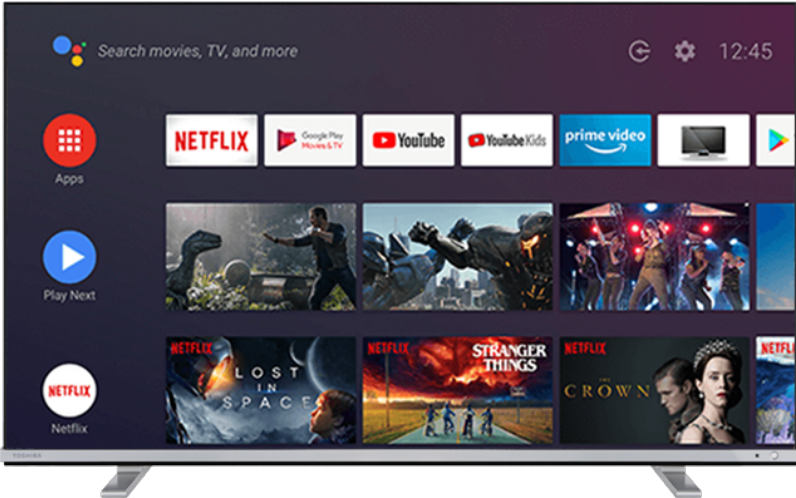

TOSHIBA

43UA4B63DG

UA4B Series

UA4B Series: 5055862330432

- ⊗ Android TV
- ⊗ Google Assistant
- ⊗ Chromecast Built in
- ⊗ 4K UHD HDR
- ⊗ Dolby Vision HDR
- ⊗ Google Play Store

54kWh/1000